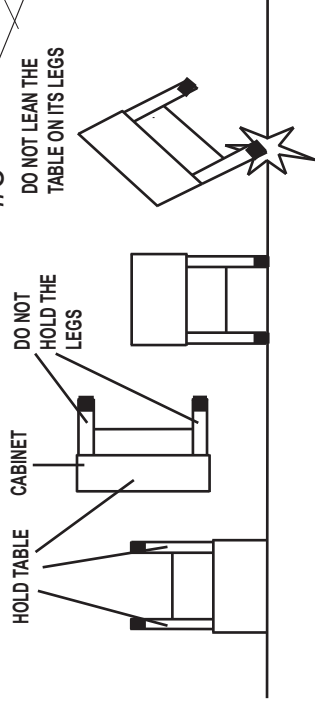

3

#5 Cabinet 1 Piece	#8 Accessory Drawer 2 Pieces	#17 5/16" X 1-1/8" Bolt 16 Pieces	#18 5/16" Washer 16 Pieces

CAUTION
1. It is recommended that two adults turn the table over.
2. Grab the table on the ground.
3. Turn table over.
4. Place it on all four feet at the same time on the ground.

This appliance is not intended for use by persons (including children) with reduced physical, sensory or mental capabilities or lack of experience and knowledge, unless they have been given supervision or instruction concerning use of the appliance by a person responsible for their safety.
Children should be supervised to ensure that they do not play with the appliance.