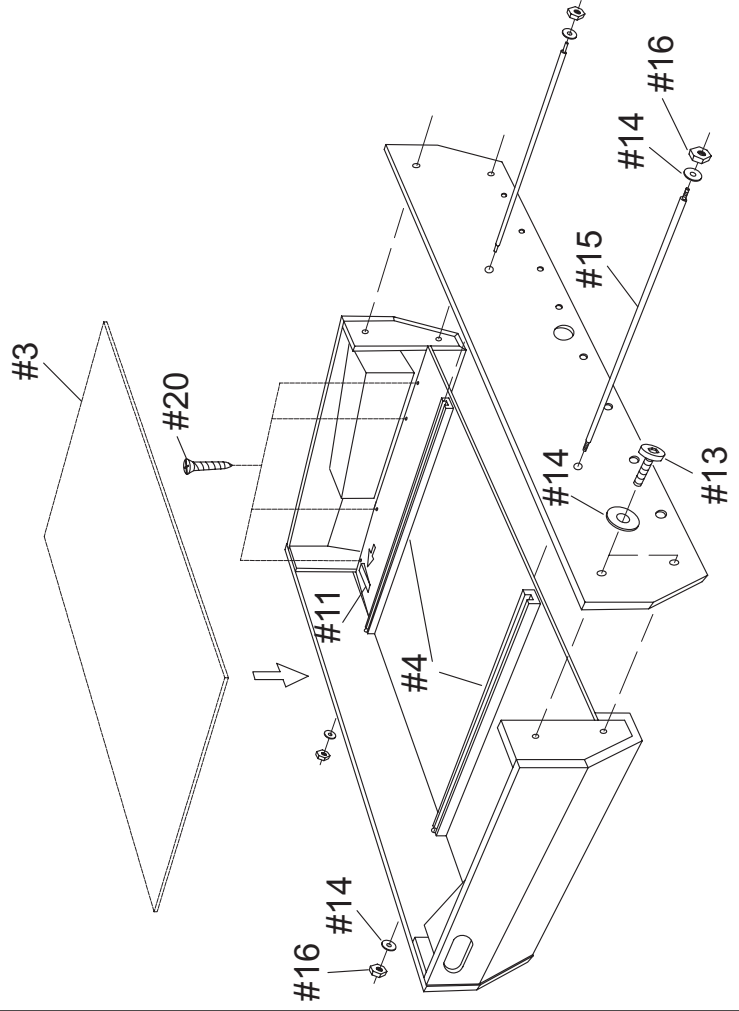

2

#3		#4		#13		#14	
#15	Soccer Playfield 1 Piece	#16	Playfield Support Brace 2 Pieces	#20	1/4"X1-1/4" Bolt 4 Pieces	#11	1/4" Black Washer 8 Pieces
#15		#16		#20		#11	
1/4" Support Rod 2 Pieces	1/4" Hex Nut 4 Pieces	1" Screw 8 Pieces	Triangle Insert 4 Pieces