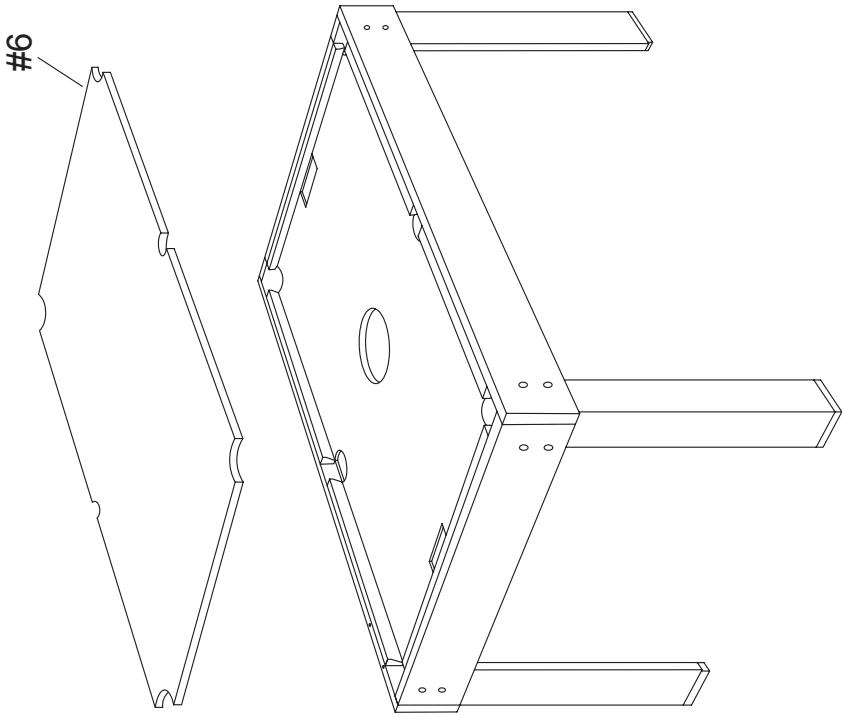

3

#5 Cabinet 1 Piece	#8 Accessory Drawer 2 Pieces	#17 5/16" X 1-1/8" Bolt 16 Pieces	#18 5/16" Washer 16 Pieces

CAUTION
1. It is recommended that two adults turn the table over.
2. Grab the table on the ground.
3. Turn table over.
4. Place it on all four feet at the same time on the ground.

This appliance is not intended for use by persons (including children) with reduced physical, sensory or mental capabilities or lack of experience and knowledge, unless they have been given supervision or instruction concerning use of the appliance by a person responsible for their safety.
Children should be supervised to ensure that they do not play with the appliance.

If the supply cord is damaged, it must be replaced by the manufacturer, its service agent or similarly qualified persons in order to avoid a hazard

4