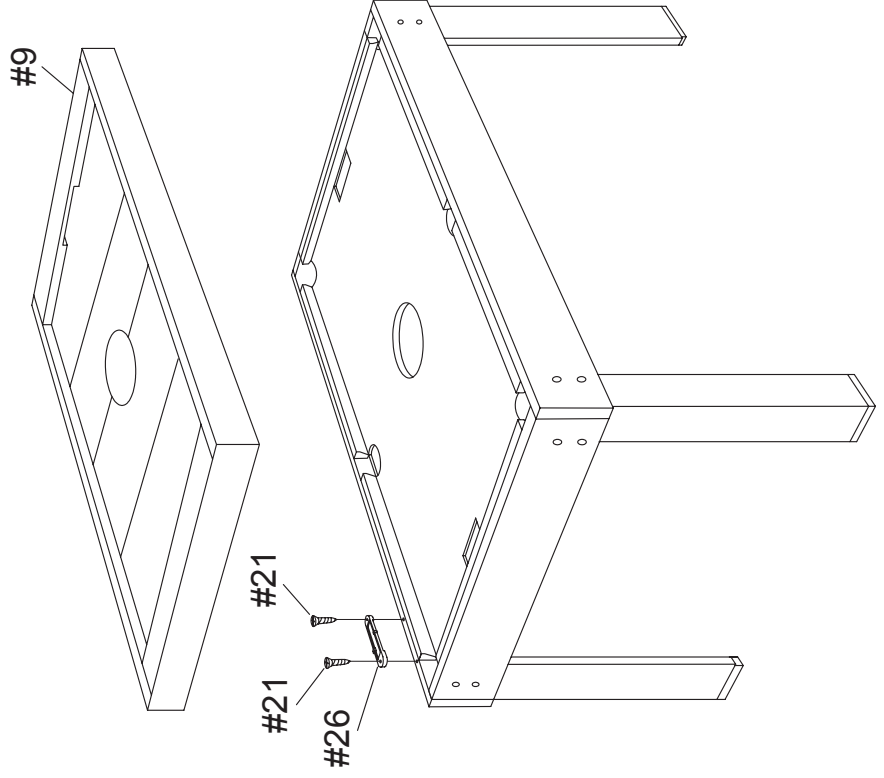

5

#9 Air Hockey Playfield 1 Piece	#21 5/8" Screw 4 Pieces	#26 Hockey Scorer 2 Pieces