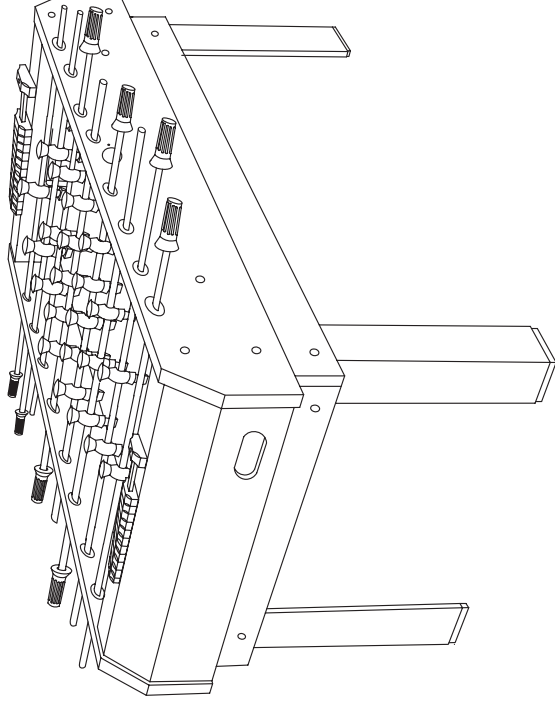

Model name: BCE 4 in 1 Game Table

Model number: M4B-1

BCE

TABLE SPORTS

GB

Dear customer, should there be any part missing or damaged, kindly mark this part clearly on the attached SERVICECARD and return this SERVICECARD to us.

BCE (DISTRIBUTORS) LTD
UNIT 7 NEWBRIDGE TRADING ESTATE
NEWBRIDGE CLOSE
BRISTOL
BS4 4AX
ENGLAND

Help line Telephone Number
0117 300-3341

SERVICECARD

DATE:

NAME:

ADDRESS:

CITY:

POSTCODE:

TEL:

DATE OF PURCHASE:

NAME OF RETAILER / PLACE OF PURCHASE:

#1 Side Panel 2 Pieces	#2 End Panel 2 Pieces	#3 Soccer Playfield 1 Piece	#4 Playfield Support Brace 2 Pieces
#5 Cabinet 1 Piece	#6 Billiard Playfield 1 Piece	#7 Leg 4 Pieces	#8 Accessory Drawer 2 Pieces